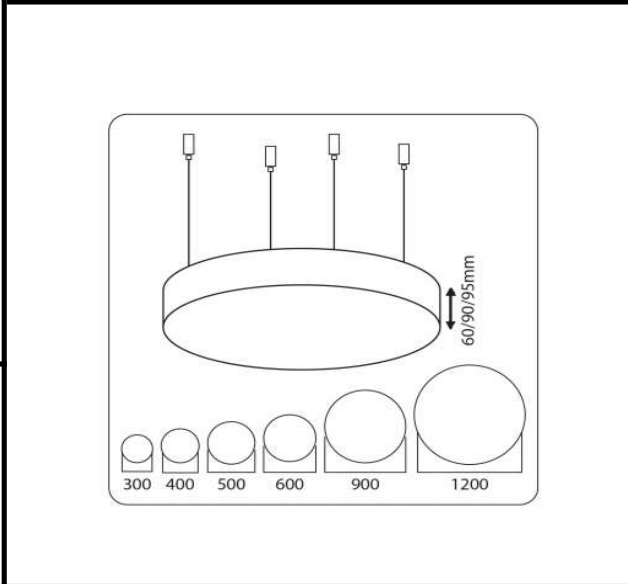

Sovitron Interior Pvt.Ltd.

<b>Model Name</b>	Disc Pendant /DLADISCDPD-20
<b>Description</b>	Architectural Light

Technical description	Image
-----------------------	-------

<b>Dimension</b>	Dia=300mm/400mm H=60/90/95mm
<b>Frame</b>	Aluminium
<b>Color Tempertaure</b>	4000K
<b>Power</b>	20W
<b>Total Luminous Flux</b>	2000 lm
<b>Efficacy</b>	100 lm/W
<b>IP rating</b>	50
<b>Color Rendering</b>	≥80
<b>Mounting</b>	Pendant
<b>Optics</b>	White Opal Diffuser
<b>Dimming</b>	NON-Dimmable
<b>Operating Voltage</b>	220-240 VAC
<b>Standard Lifetime</b>	L70 minimum at 50,000 burning hours

Dimension diagram
-------------------

**Remarks:-**

**Address: Plot #7 Saroorpur-Nangla Industrial Area,Ballabgarh-Sohna Road,Faridabad-121005**  
**Email: info@sovitron.com**